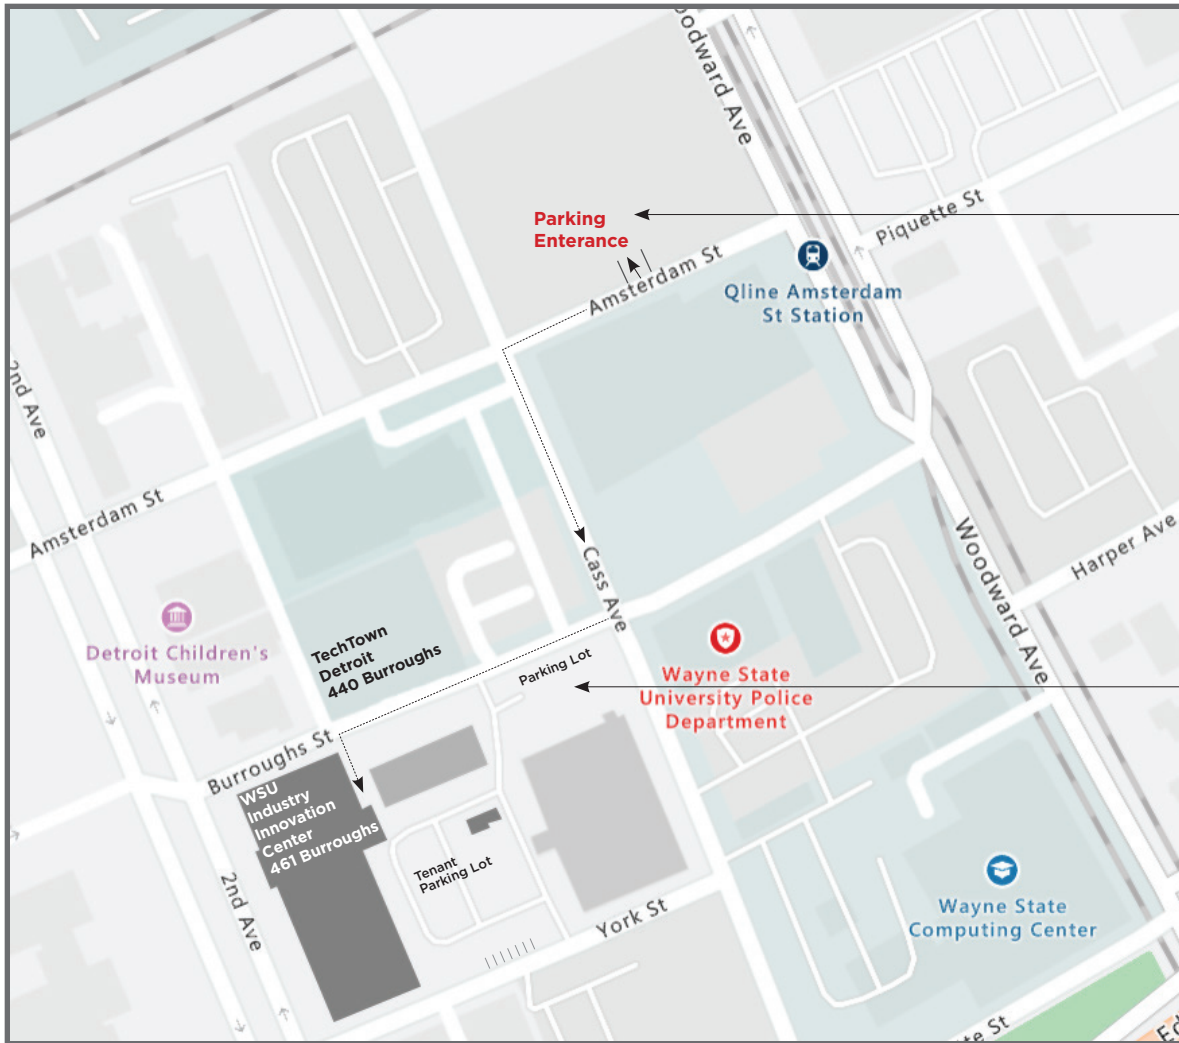

Parking and Transit Instructions

TechTown Parking
6161 Woodward Ave
Detroit, MI 48202

Enter on Amsterdam
between Woodward
and Cass

Free and open to the
public

**Additional/Limited Space
Parking Lot**
Parking Entrance on
Burroughs
Handicapped parking

PARKING

TechTown lot Free and secure parking. Northeast corner of Cass Ave. and Amsterdam St.

Street parking If you see street parking, go ahead and snag it.

PUBLIC TRANSIT + BIKE/CAR SHARE

TechTown is served by the **QLINE Amsterdam Station**, **DDOT routes** 16, 23 and 53 and 498, and **SMART routes** 445, 450, 460, 465, 475. It is served by DDOT routes 80 and 89 during the morning and evening. There is a stop for the **Wayne State Main Campus and Medical Campus shuttles** across the street from our building.

TechTown is also served by **MoGo**, **Detroit Bike Share**. Bike parking is available next to our building and in the bike shelter at Cass Ave. and Amsterdam St.