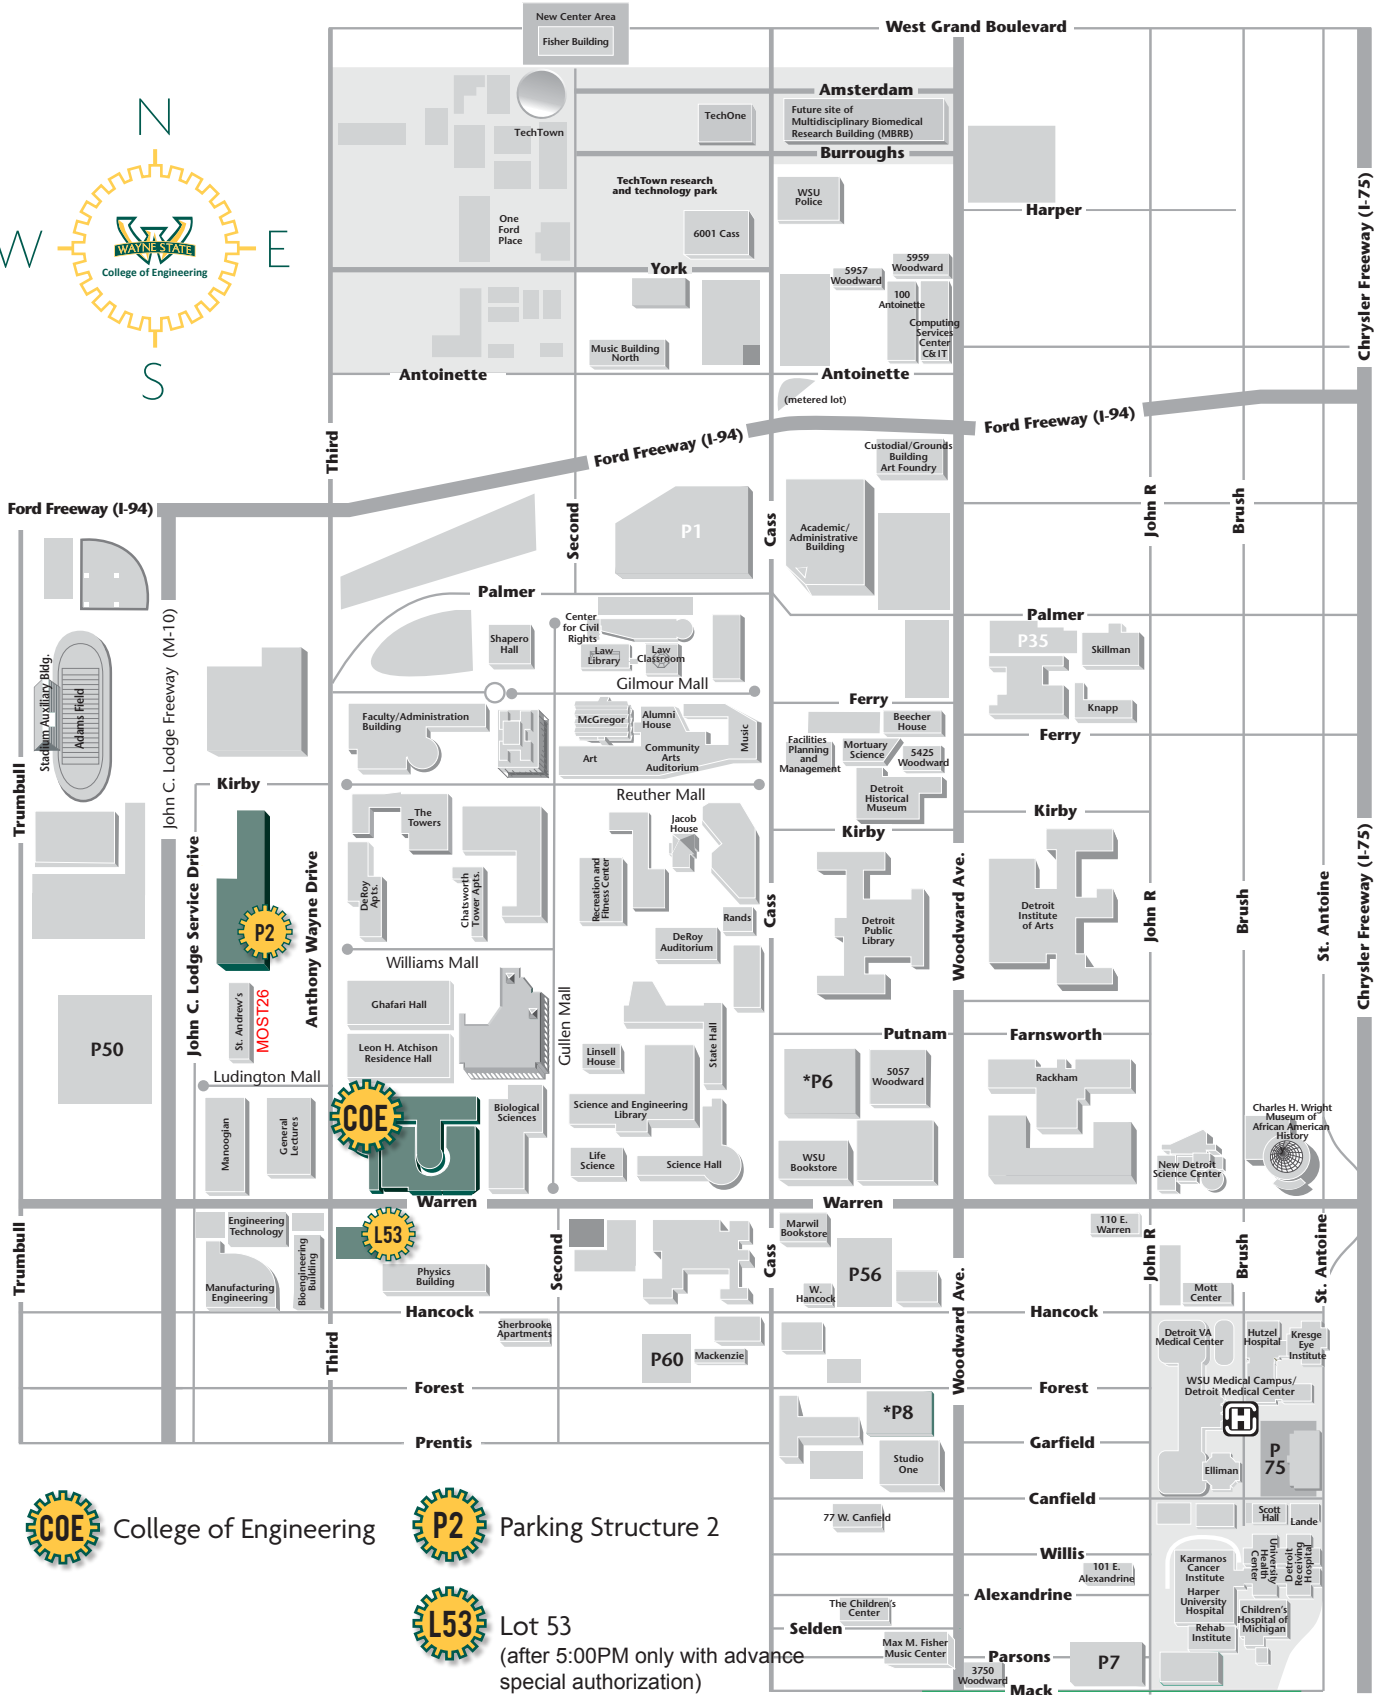

# PARKING STRUCTURE 2

**\$8 PER DAY**

5211 Anthony Wayne Drive • Detroit, MI 48202  
(Please enter from the lodge Service Drive at 5150 Lodge Service Drive)

The following link allows you to enter your starting and ending address and maps out specific directions.

# COLLEGE OF ENGINEERING

5050 Anthony Wayne Drive • Detroit, MI 48202

The front door to the college faces Anthony Wayne Drive. Enter through the front door and the Dean's Business Office is the 2<sup>nd</sup> door on the right. The front desk will greet you when you arrive.

Flip to the back for a campus map of Wayne State University. The College of Engineering and parking structure 2 are in green.

If visiting the College of Engineering after 5:00PM, you may park in the physics lot (lot 53) with prior special authorization.

# CAMPUS MAP

 College of Engineering

 Parking Structure 2

 Lot 53  
(after 5:00PM only with advance special authorization)